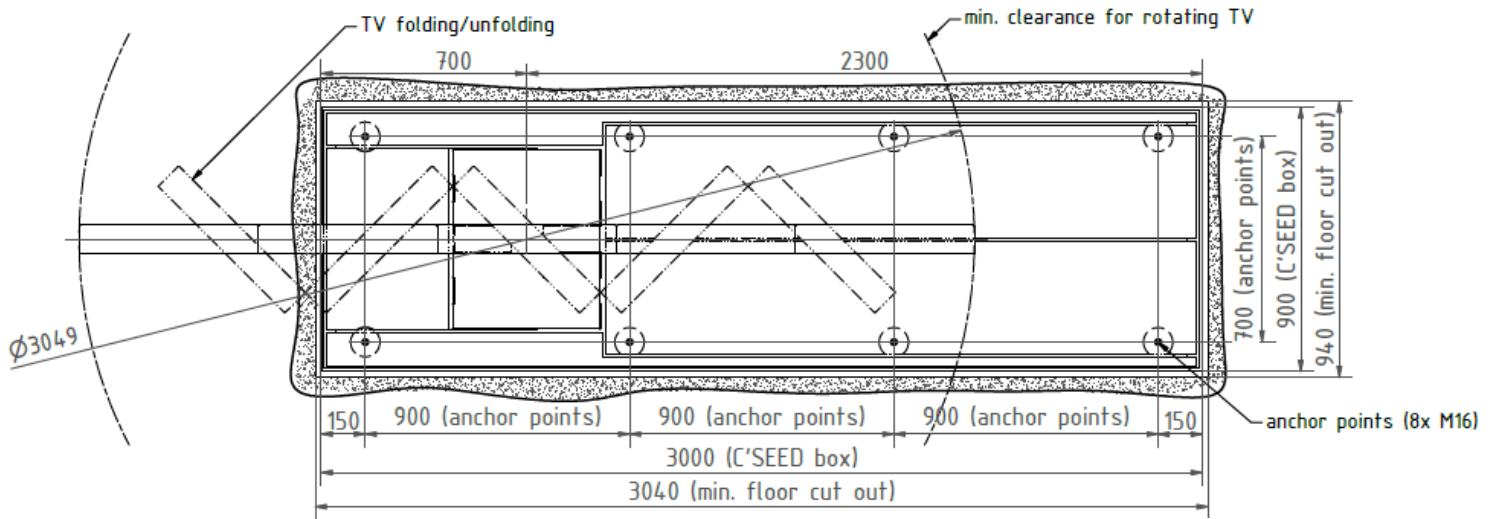

IMPLEMENTATION CONCEPT

C SEED M1
137

C/SEED

THE UNFOLDING TV

PHYSICAL DIMENSIONS TV

LED TV size (diagonal)	inch/mm	137 / 3497
LED TV size (width)	inch/mm	120 / 3048
LED TV size (height)	inch/mm	67.5 / 1714.5
Standard LED screen (depth)	inch/mm	3.9 / 99
LED TV area	sq.ft./m ²	56.2 / 5.22
Total system weight		870kg 1920lb

*only after review and approval of C SEED engineering

DIMENSIONS OF THE TV FLOOR OPENING (supplied by owner of the venue)

Concrete basin size (Length)	inch/mm	110.3 2800
Concrete basin size (Width)	inch/mm	35.5 900
Concrete basin size (Height)	inch/mm	24.8 630

- C SEED M1 to AV-Rack in Technical room (max. 50 m | 160 feet)

DIMENSIONS OF THE TV FLOOR OPENING (if in floor flush mount)

- 3040x940x630 mm | 120x37x24.8inches | LxWxD
- Earthing of the TV well (min. 3 times)
- Hatch-inlay thickness max. 12mm | 0.5inch (incl. glue) and max 25Kg/m² | 5lbs/sq.ft.

TECHNICAL ROOM

max. 50m | 160 feet to TV system

AV-Rack (will be supplied by C SEED)

- AV-Rack with 42RU - 600x2053x800 mm | 24x81x32 inches | WxHxD
- Feed cable with 5 pins or 4 pins plus additional earthing
- Connector on left side (200mm | 8 inches free space must be reserved)
- Power protection with a "fault-current circuit breaker AC/DC sensitive and electric frequency converter capable"
- SAT | Video | TV signals to be connected via HDMI inputs
- Internet connection as of beginning of installation (permanent!)