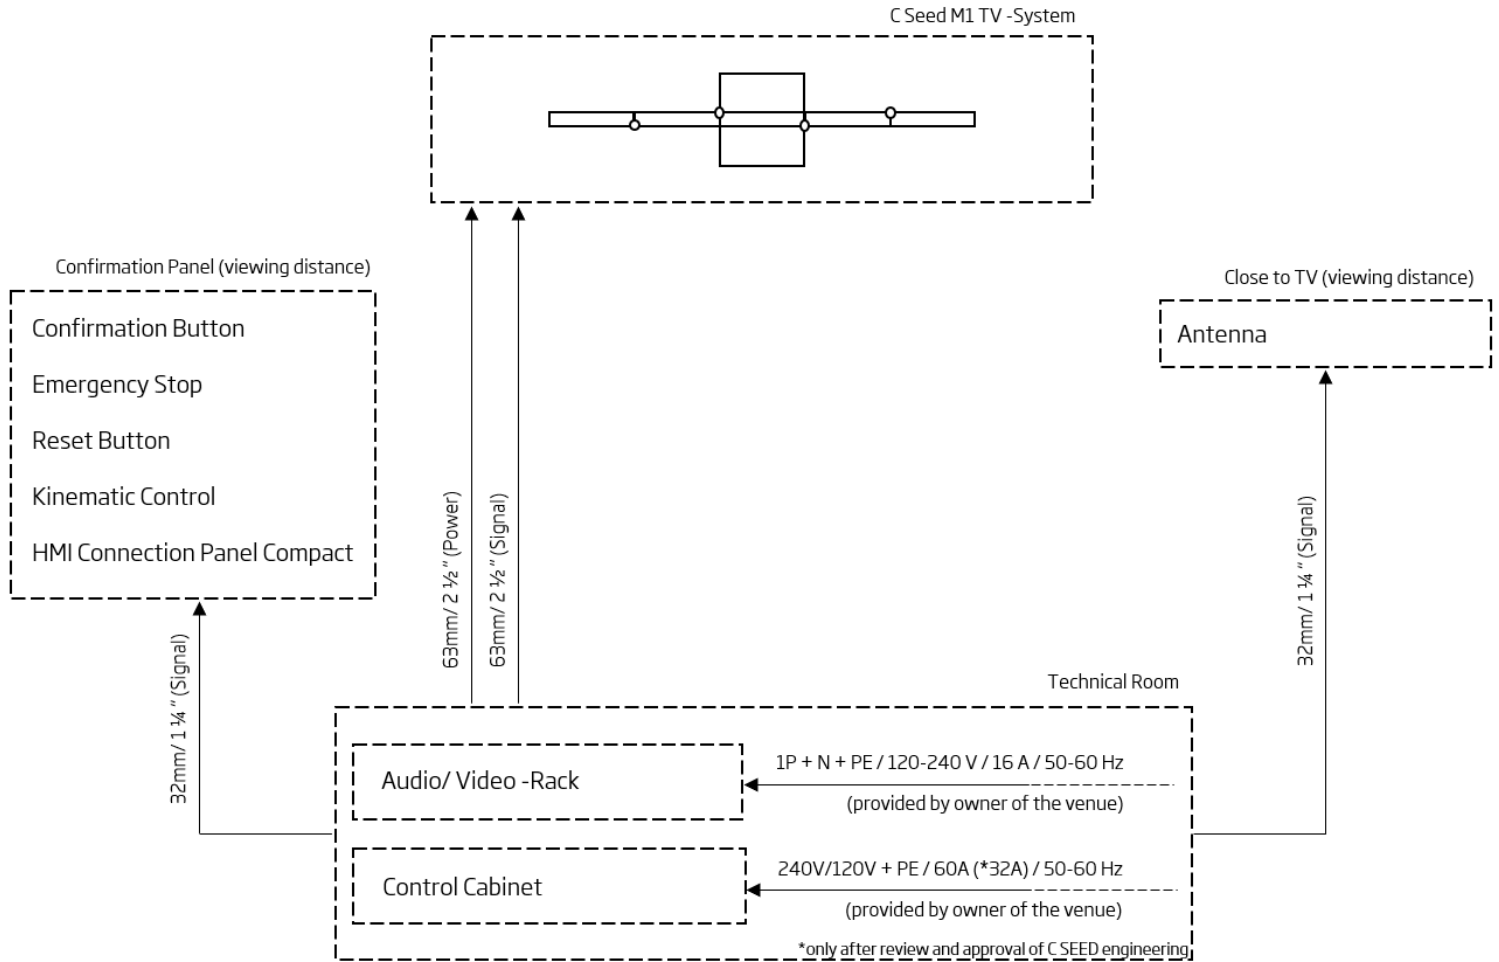

SPECIFIC FEATURES

Adaptive Gap Calibration (AGC)	Automatic TV Cover with Flush Mount Floor Option
Sound System 2.1	4K LED HDR10+ Controller
4 individual colors	TV-Rotation 180° left/right

ACCORDING TO EXACT POSITIONS OF CABLING CONDUITS:

- C SEED M1 to AV-Rack in Technical room (max. 50 m | 160 feet)

DIMENSIONS OF THE TV FLOOR OPENING (if in floor flush mount)

- 3040x940x630 mm | 120x37x24.8inches | LxWxD
- Earthing of the TV well (min. 3 times)
- Hatch-inlay thickness max. 12mm | 0.5inch (incl. glue) and max 25Kg/m² | 5lbs/sq.ft.

TECHNICAL ROOM

max. 50m | 160 feet to TV system

AV-Rack (will be supplied by C SEED)

- AV-Rack with 42RU - 600x2053x800 mm | 24x81x32 inches | WxHxD
- Feed cable with 5 pins or 4 pins plus additional earthing
- Connector on left side (200mm | 8 inches free space must be reserved)
- Power protection with a "fault-current circuit breaker AC/DC sensitive and electric frequency converter capable"
- SAT | Video | TV signals to be connected via HDMI inputs
- Internet connection as of beginning of installation (permanent!)

AV- Rack

SERVICES PROVIDED BY AND AT THE EXPENSES OF THE OWNER OF THE VENUE

- Power Supply:
Single-Phase/Split-Phase (US): 240V/120V+PE/60A(*32A)/50-60Hz
*only after review and approval of C SEED engineering
- Internet connection at the AV - Rack as of beginning of the installation
- WIFI I WLAN at the venue as of beginning of the installation
- Cabling ducts & conduits for TV system according C SEED electrical conduits plan (project specific)
- Cables and cable installation according to C SEED electrical cable plan (project specific)
- Sat I video I TV signals at the AV-Rack
- Connecting Power Supply by local electrician
- Electrical test protocol according to international standards of all cables must be provided to C SEED prior installation