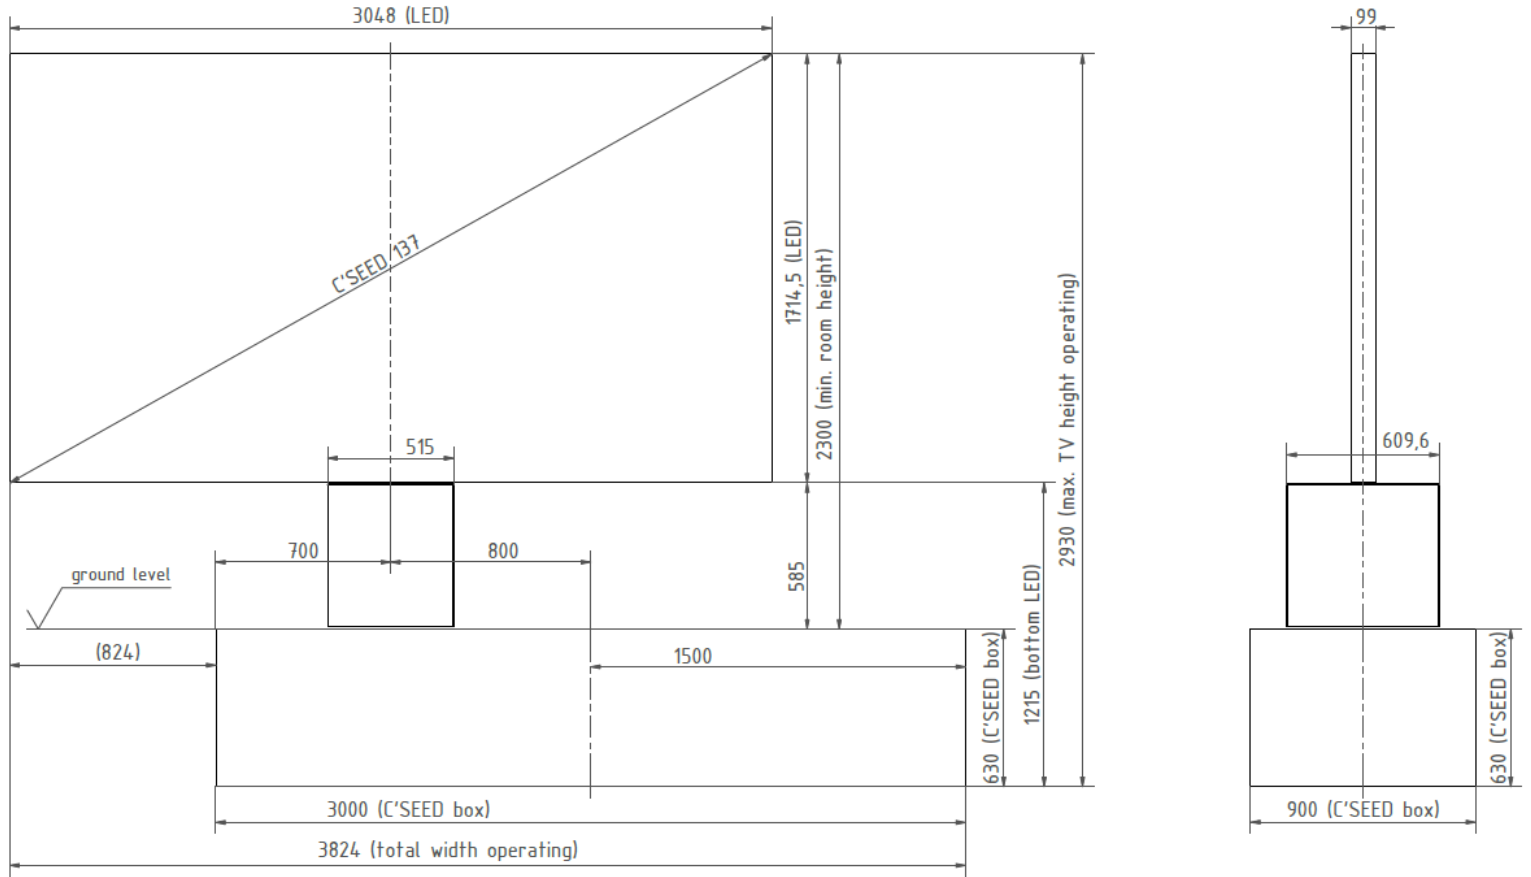

IMPLEMENTATION CONCEPT

C SEED M1
137

C/SEED

THE UNFOLDING TV

PHYSICAL DIMENSIONS TV

LED TV size (diagonal)	inch/mm	137 / 3497
LED TV size (width)	inch/mm	120 / 3048
LED TV size (height)	inch/mm	67.5 / 1714.5
Standard LED screen (depth)	inch/mm	3.9 / 99
LED TV area	sq.ft./m ²	56.2 / 5.22
Total system weight		870kg 1920lb

*only after review and approval of C SEED engineering

DIMENSIONS OF THE TV FLOOR OPENING (supplied by owner of the venue)

Concrete basin size (Length)	inch/mm	110.3 2800
Concrete basin size (Width)	inch/mm	35.5 900
Concrete basin size (Height)	inch/mm	24.8 630

- C SEED M1 to AV-Rack in Technical room (max. 50 m | 160 feet)

DIMENSIONS OF THE TV FLOOR OPENING (if in floor flush mount)

- 3040x940x630 mm | 120x37x24.8inches | LxWxD
- Earthing of the TV well (min. 3 times)
- Hatch-inlay thickness max. 12mm | 0.5inch (incl. glue) and max 25Kg/m² | 5lbs/sq.ft.