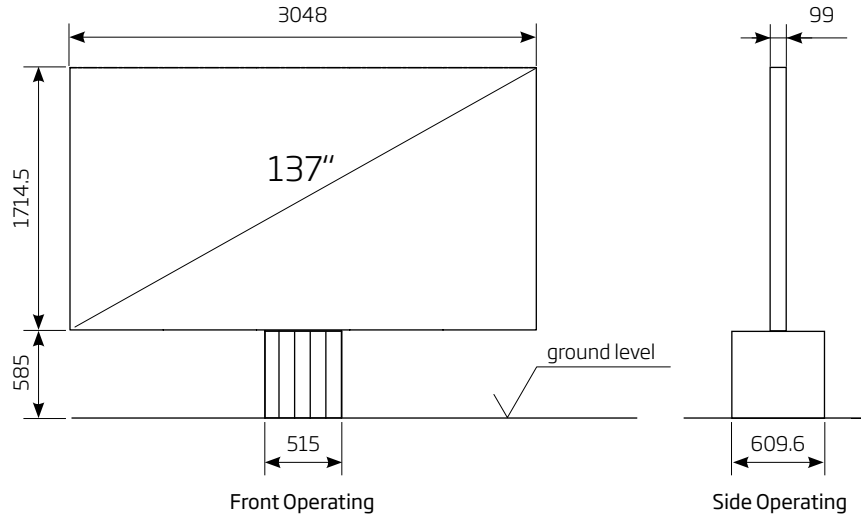

IMPLEMENTATION CONCEPT

C SEED M1
137

C/SEED

THE UNFOLDING TV

PHYSICAL DIMENSIONS TV

LED TV size (diagonal)	inch/mm	137 / 3497
LED TV size (width)	inch/mm	120 / 3048
LED TV size (height)	inch/mm	67.5 / 1714.5
Standard LED screen (depth)	inch/mm	3.9 / 99
LED TV area	sq.ft./m ²	56.2 / 5.22
Total system weight		870kg 1920lb

*only after review and approval of C SEED engineering

DIMENSIONS OF THE TV FLOOR OPENING (supplied by owner of the venue)

Concrete basin size (Length)	inch/mm	110.3 2800
Concrete basin size (Width)	inch/mm	35.5 900
Concrete basin size (Height)	inch/mm	24.8 630

- C SEED M1 to AV-Rack in Technical room (max. 50 m | 160 feet)

DIMENSIONS OF THE TV FLOOR OPENING (if in floor flush mount)

- 3040x940x630 mm | 120x37x24.8inches | LxWxD
- Earthing of the TV well (min. 3 times)
- Hatch-inlay thickness max. 12mm | 0.5inch (incl. glue) and max 25Kg/m² | 5lbs/sq.ft.

TECHNICAL ROOM

max. 50m | 160 feet to TV system

AV-Rack (will be supplied by C SEED)

- AV-Rack with 42RU - 600x2053x800 mm | 24x81x32 inches | WxHxD
- Feed cable with 5 pins or 4 pins plus additional earthing
- Connector on left side (200mm | 8 inches free space must be reserved)
- Power protection with a "fault-current circuit breaker AC/DC sensitive and electric frequency converter capable"
- SAT | Video | TV signals to be connected via HDMI inputs
- Internet connection as of beginning of installation (permanent!)