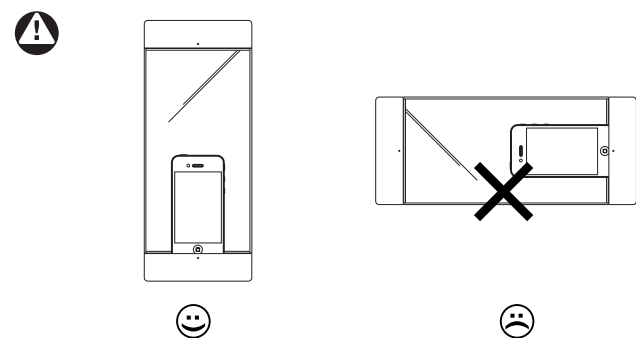

iPad mini

iPhone 5

5

6

7

smart:things