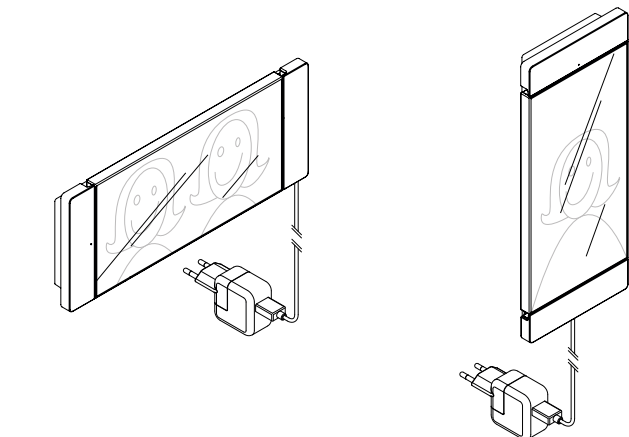

iPad mini

iPhone 5

5

6

7

smart:things