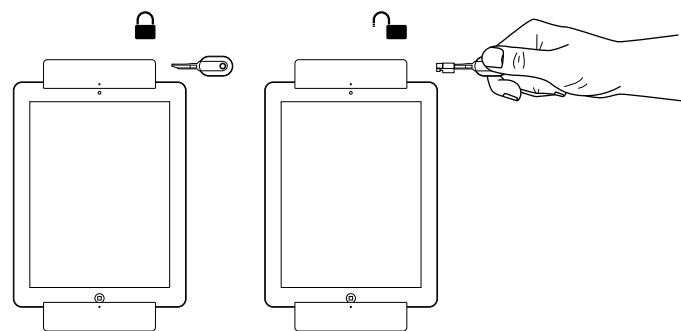

sLock

smart:things
Producer

Designed in Germany.
Made in China.

smart things solutions GmbH
Schulstraße 29
82234 Weßling, Germany

phone +49 8153 88119 - 0
info@smart-things.com
www.smart-things.com

March 2014

Wallmount for iPad.
Photoframe.
Docking Station.

smart:things

sDock Air